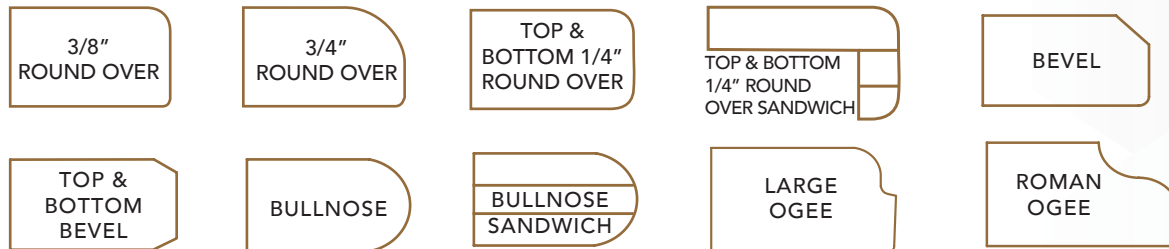

NATURAL STONE & QUARTZ | 3CM

EDGE PROFILES

GEOS | 2CM

SOLID SURFACE

DEKTON

LAMINATE