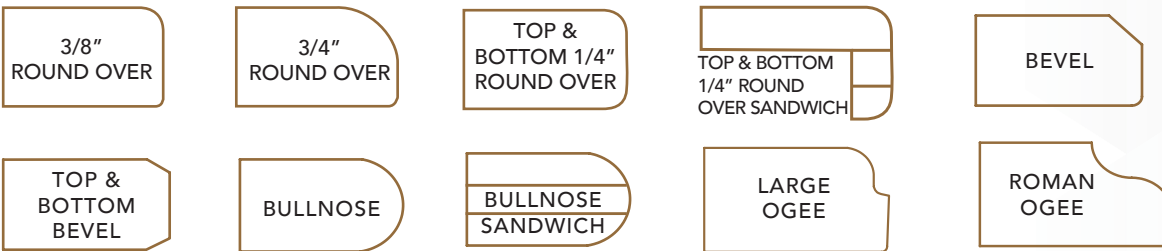

NATURAL STONE & QUARTZ | 3CM

EDGE PROFILES

GEOS | 2CM

SOLID SURFACE

DEKTON

LAMINATE